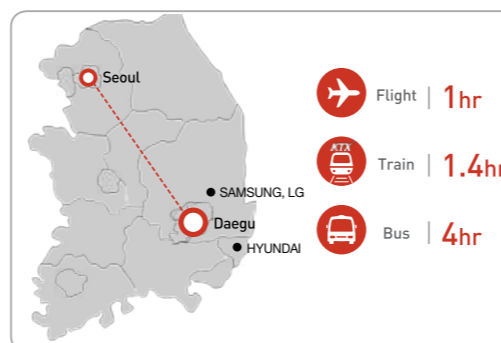

# KOREA NO.1 UNIVERSITY

## KYUNGPOOK NATIONAL UNIVERSITY

#### Location

- KNU is located in the city of Daegu, the third largest city in South Korea with a population of approximately 2.5 million.
- Less than 2 hours from Seoul by express train, Daegu combines the best of modern and traditional Korea, being surrounded by major industries, such as Samsung and LG, and UNESCO world heritage sites of Gyeongju and Haeinsa temple.
- Three presidents of Korea were born in this region, one of them is a KNU graduate.